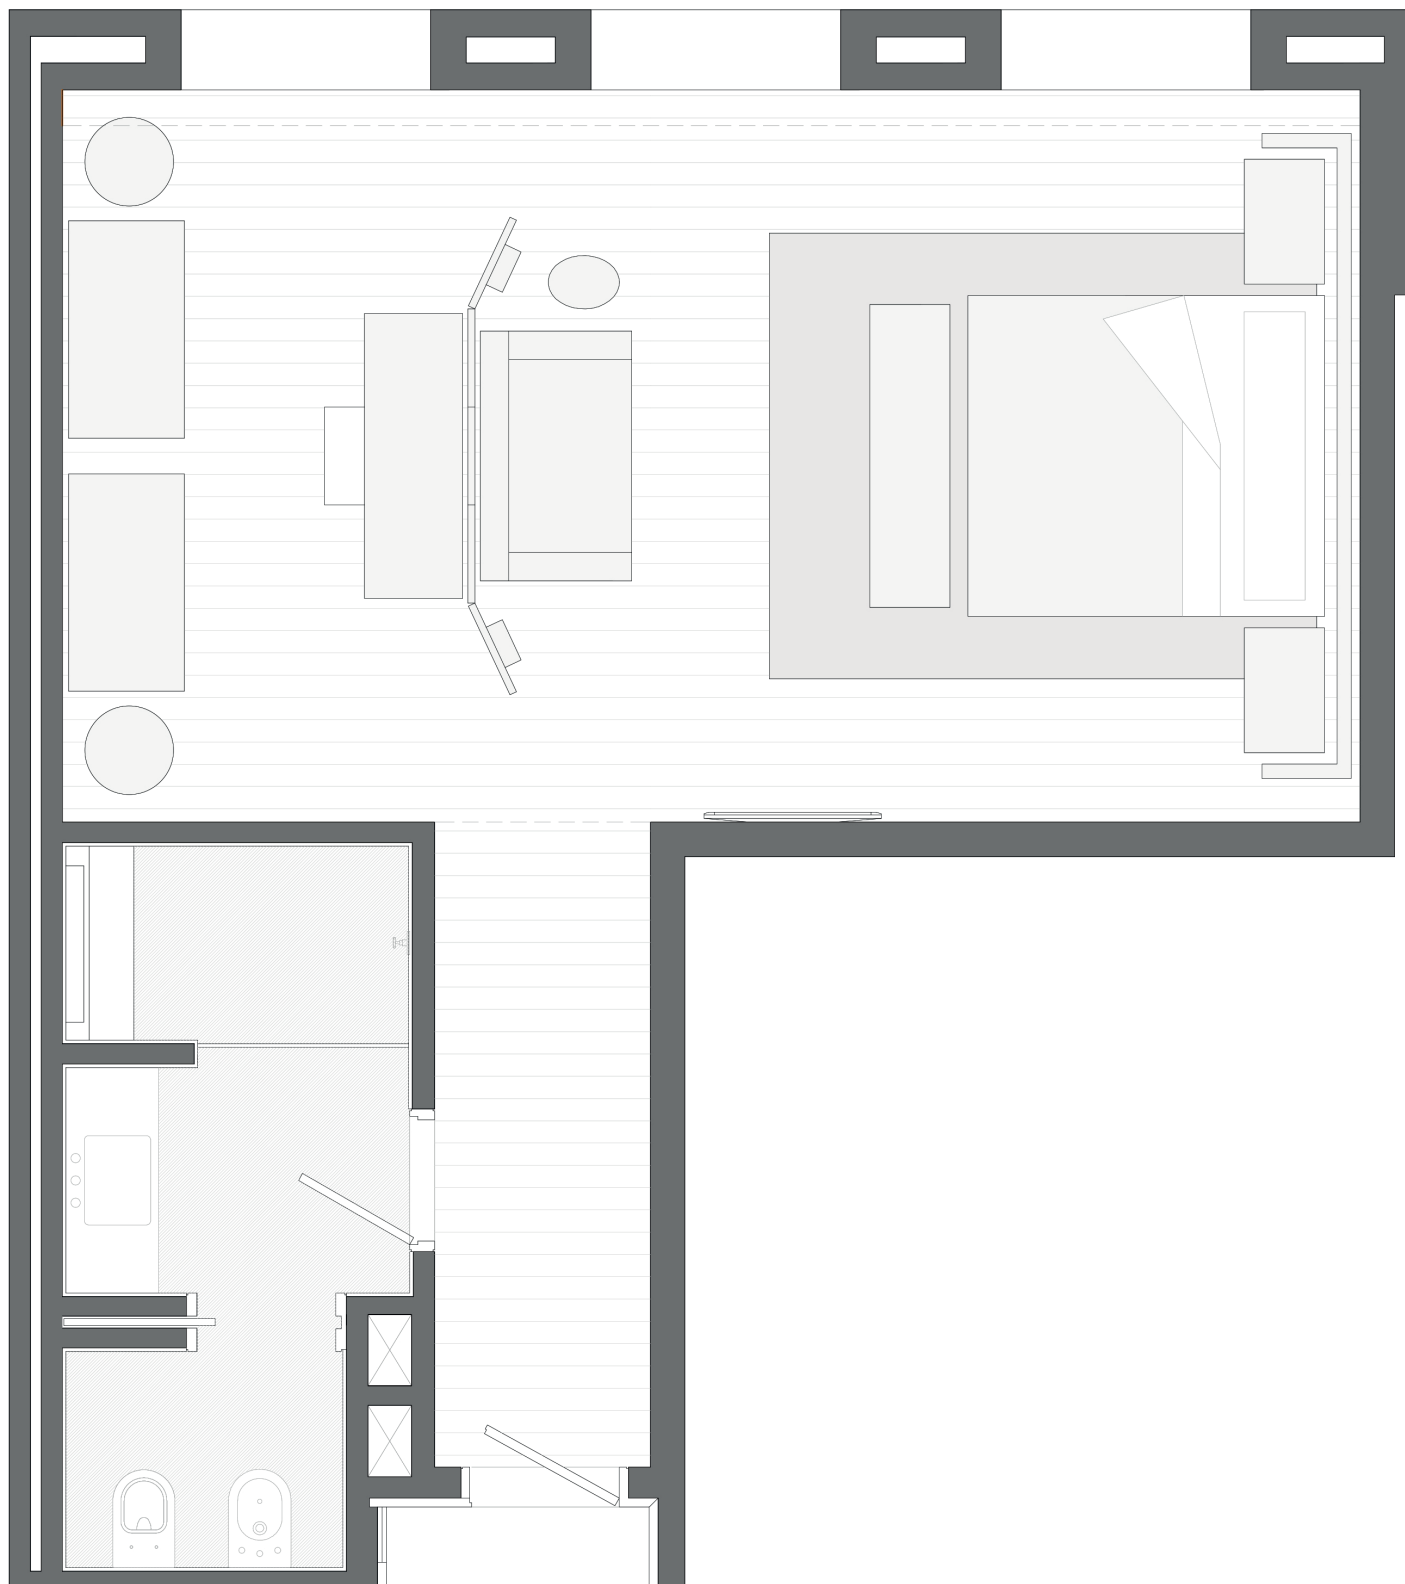

JUNIOR SUITE

1 King Bed

1 Bathroom

View: City

Room Size: 51 m² / 548.96 sqft