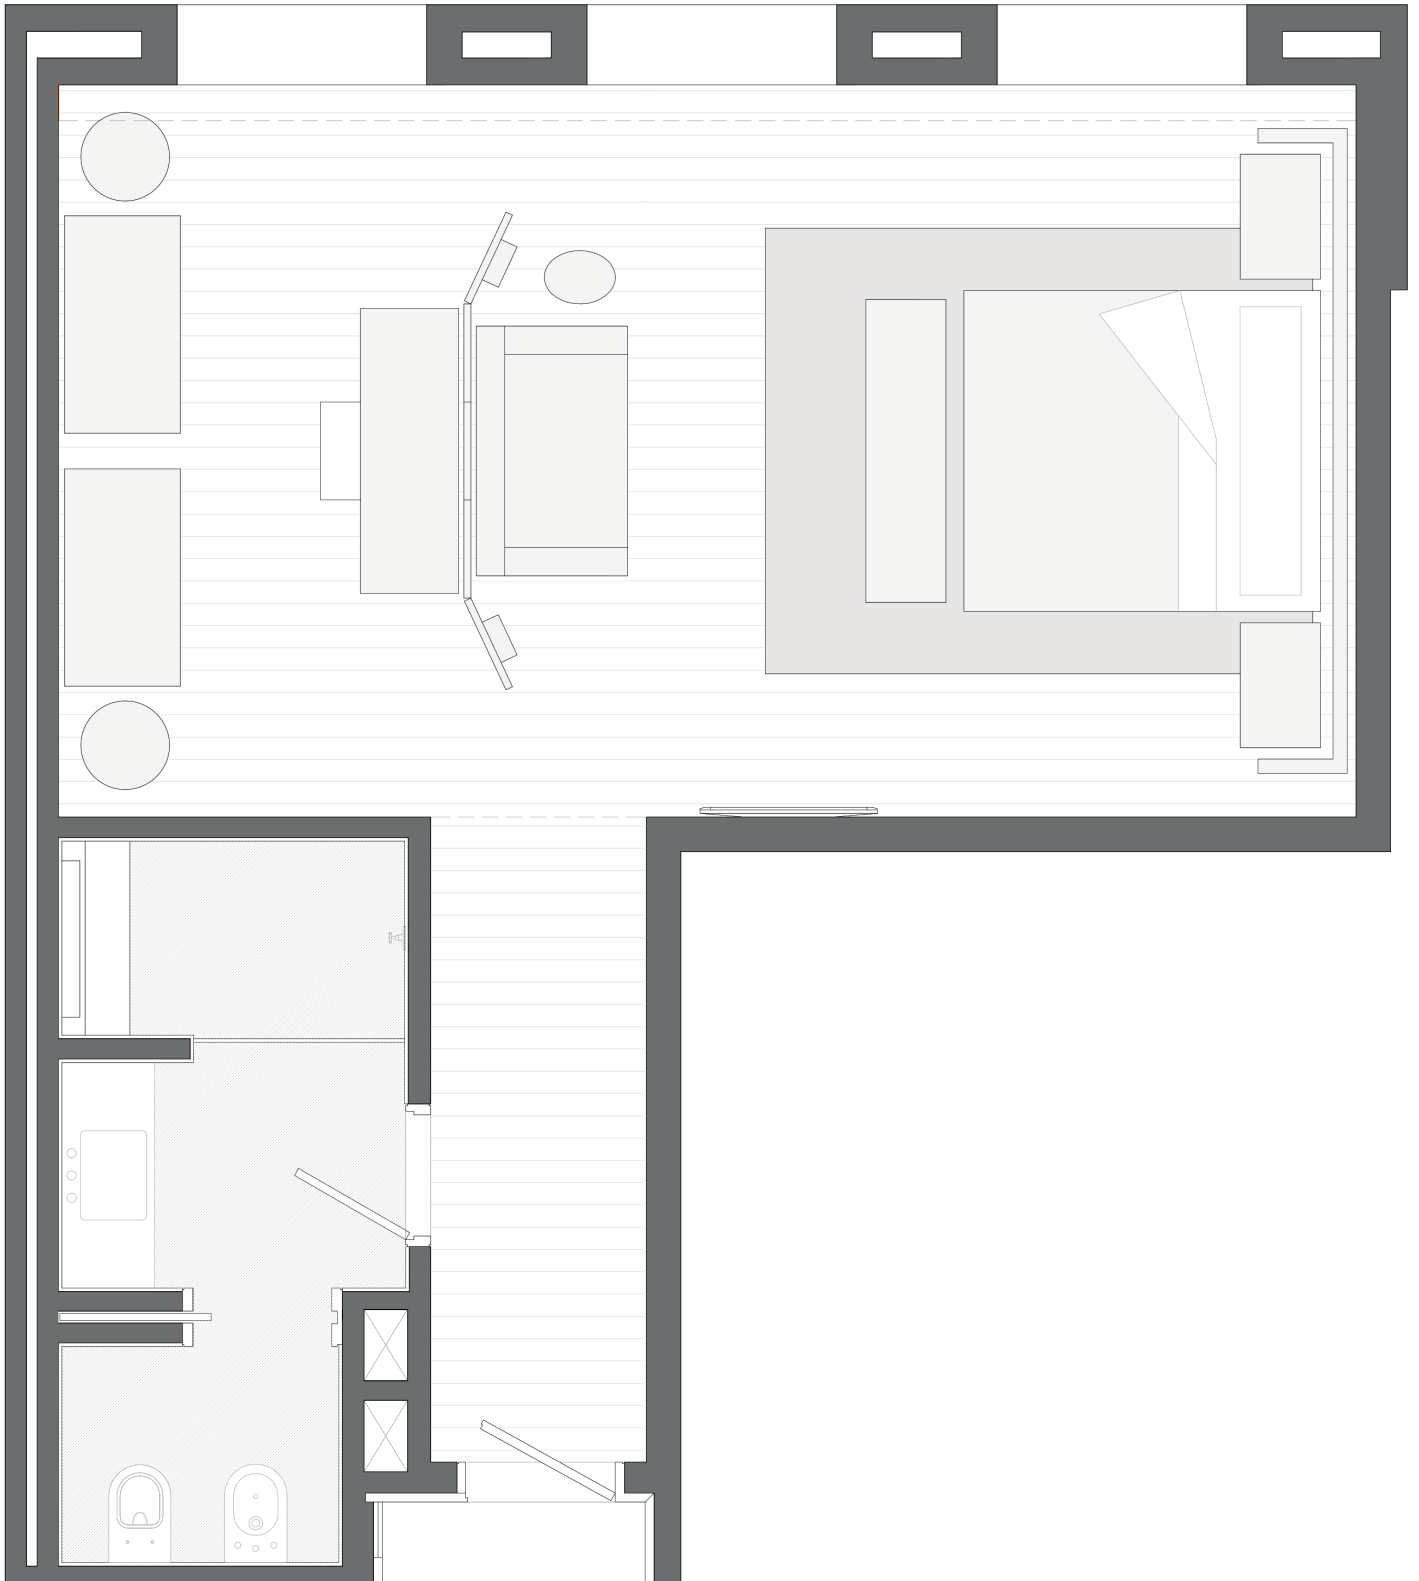

# JUNIOR SUITE

---

1 King Bed

1 Bathroom

View: City

Room Size: 51 m<sup>2</sup> / 548.96 sqft