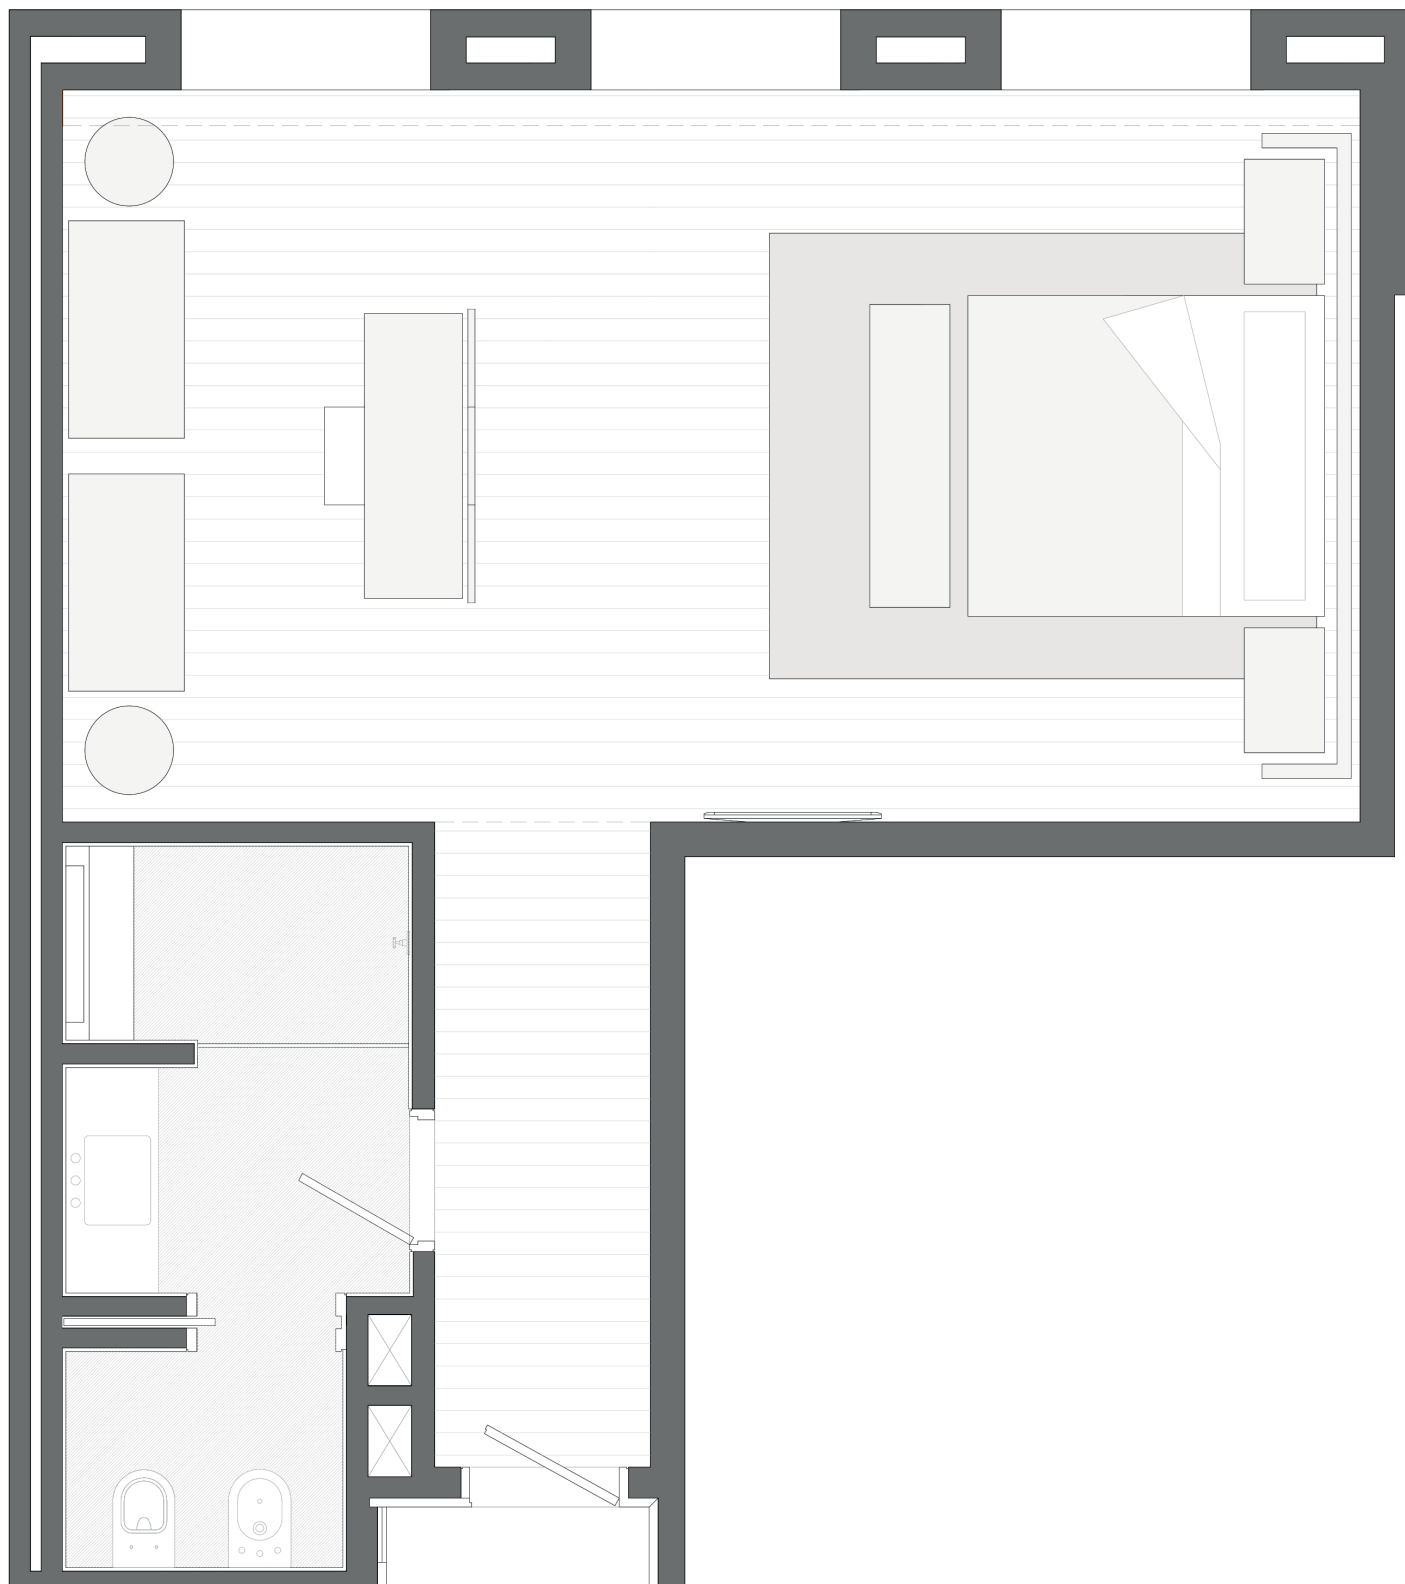

# JUNIOR SUITE

---

1 King Bed

1 Bathroom

View: City

Room Size: 51 m<sup>2</sup> / 548.96 sqft