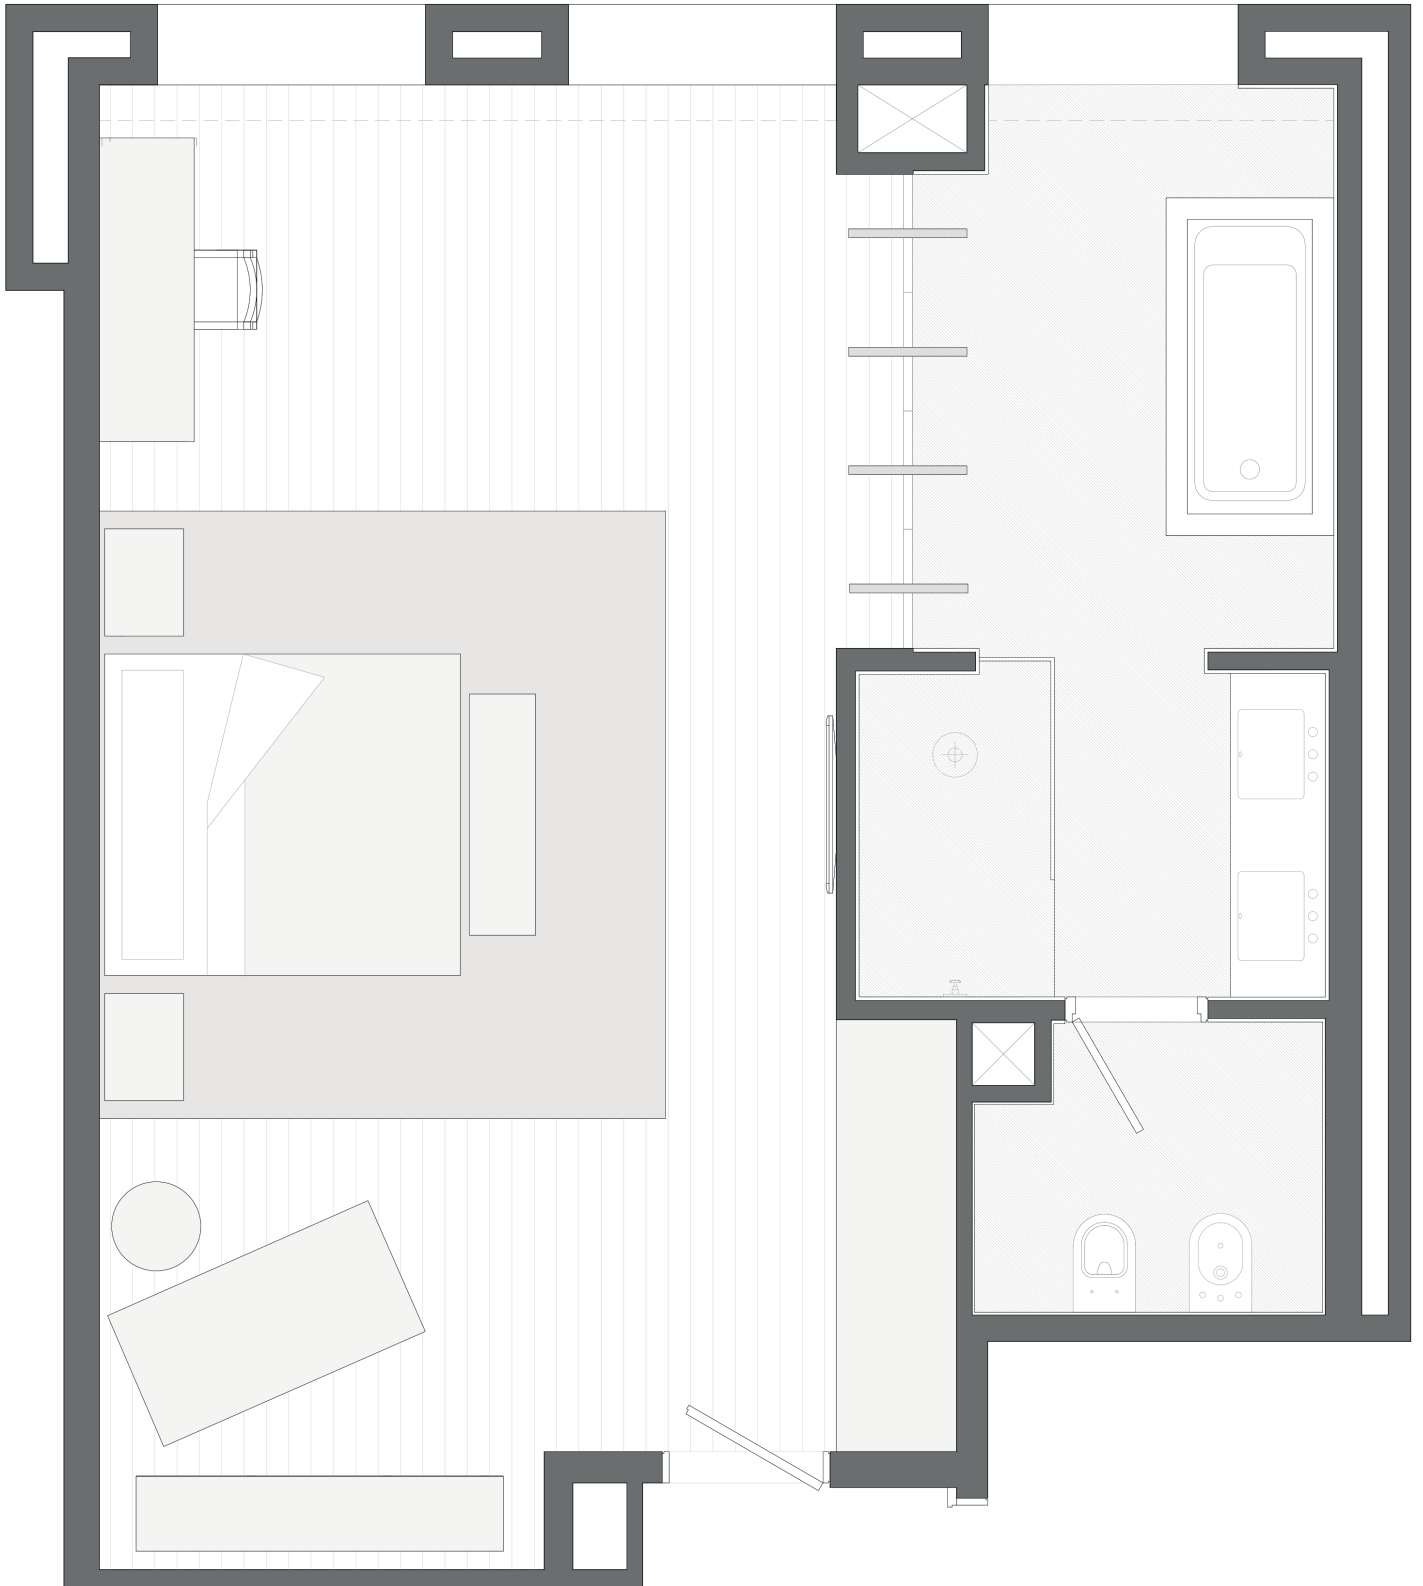

SUITE OLIVA

1 King Bed

1 Bathroom

View: City

Room Size: 59 m² / 635.07 sqft