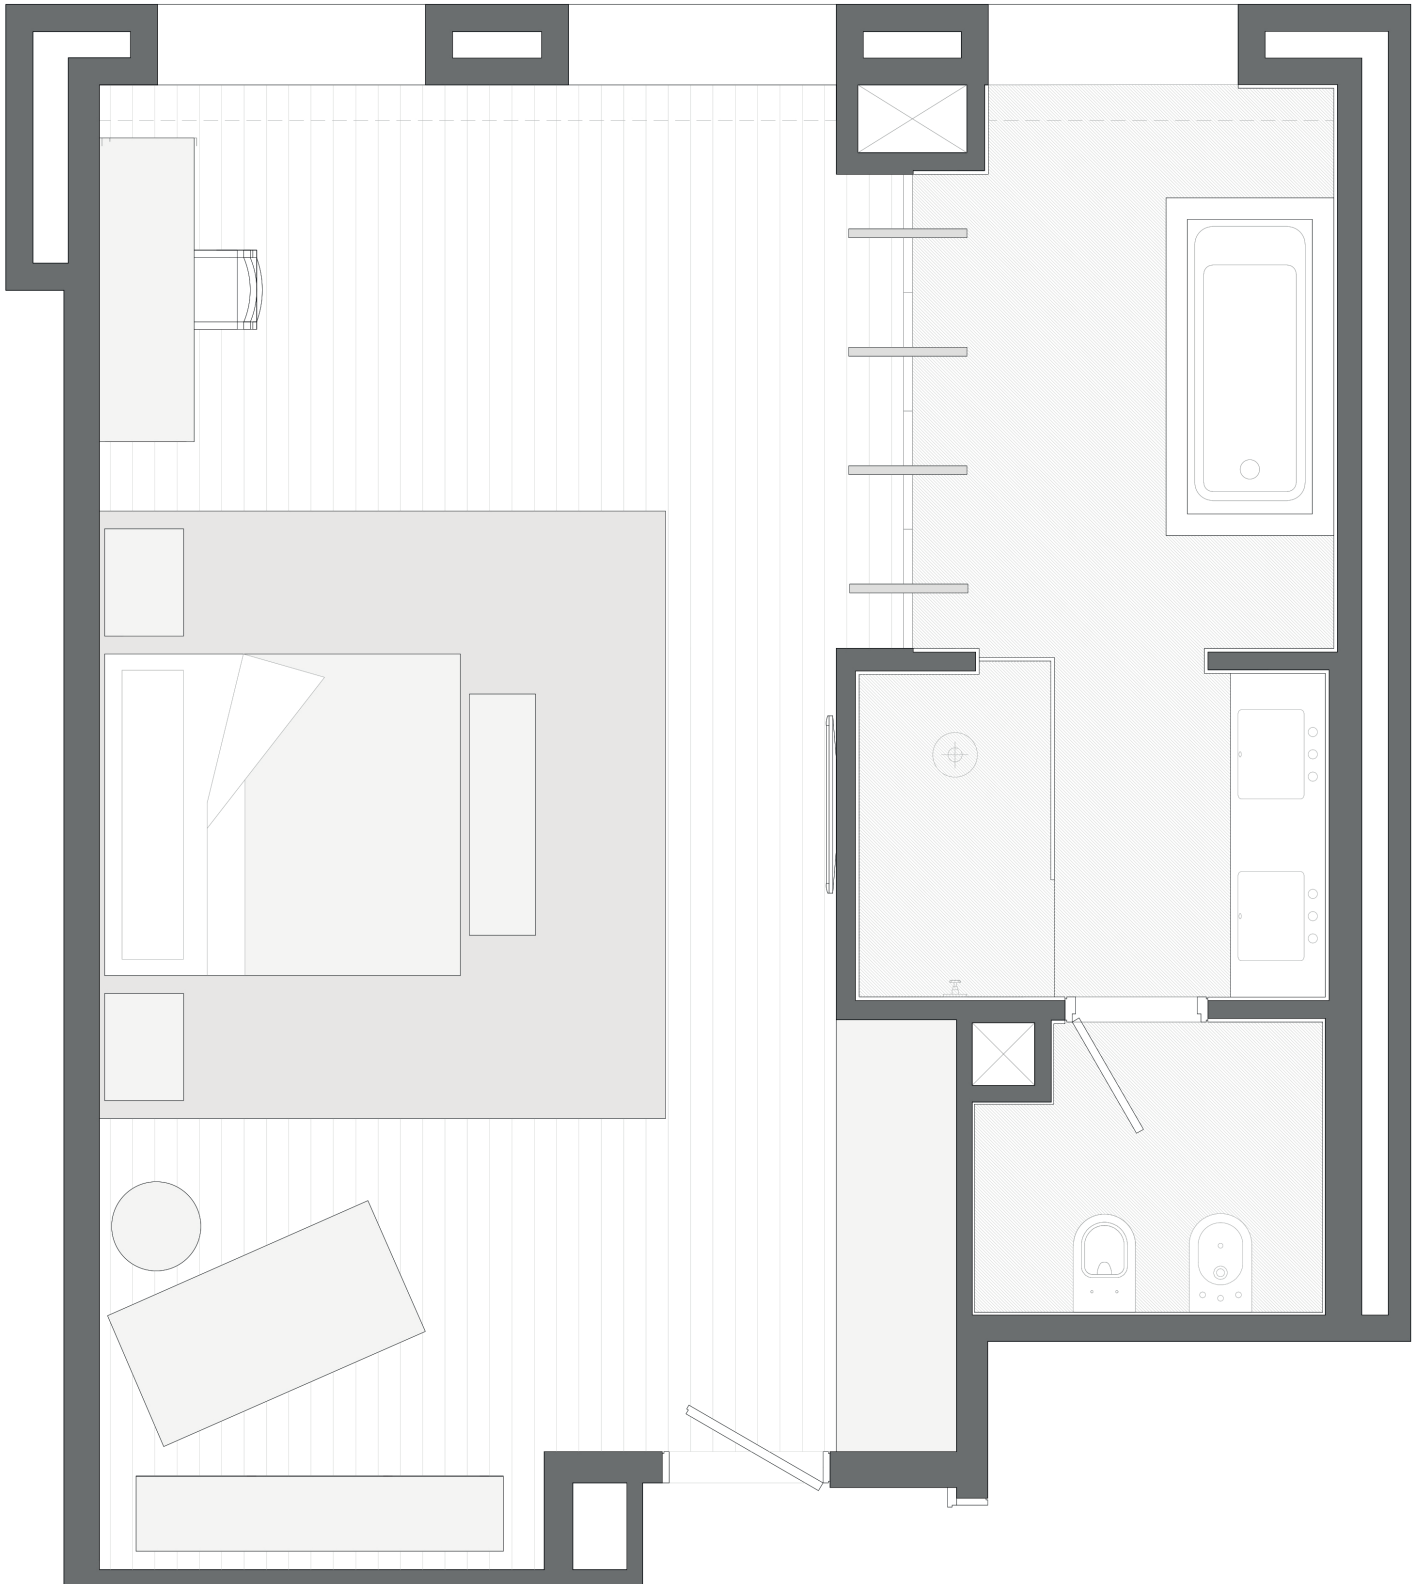

SUITE OLIVA

1 King Bed

1 Bathroom

View: City

Room Size: 59 m² / 635.07 sqft