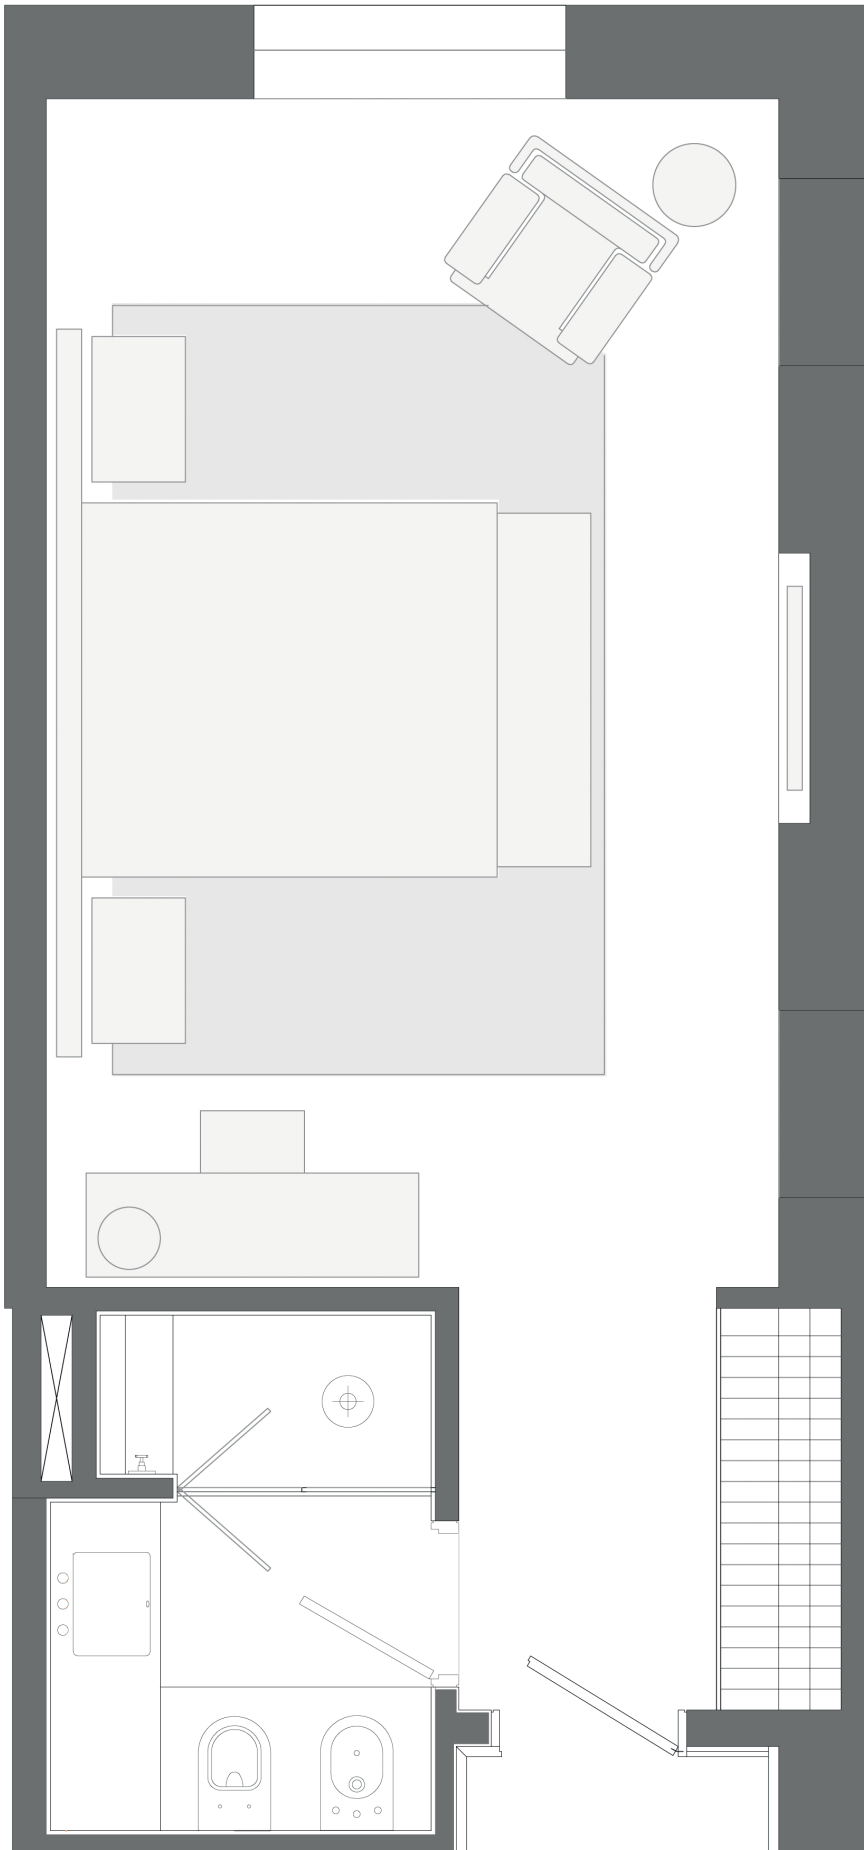

SUPERIOR DELUXE

1 King Bed

1 Bathroom

View: Park

Room size: 33,8 m² / 363.82 sqft