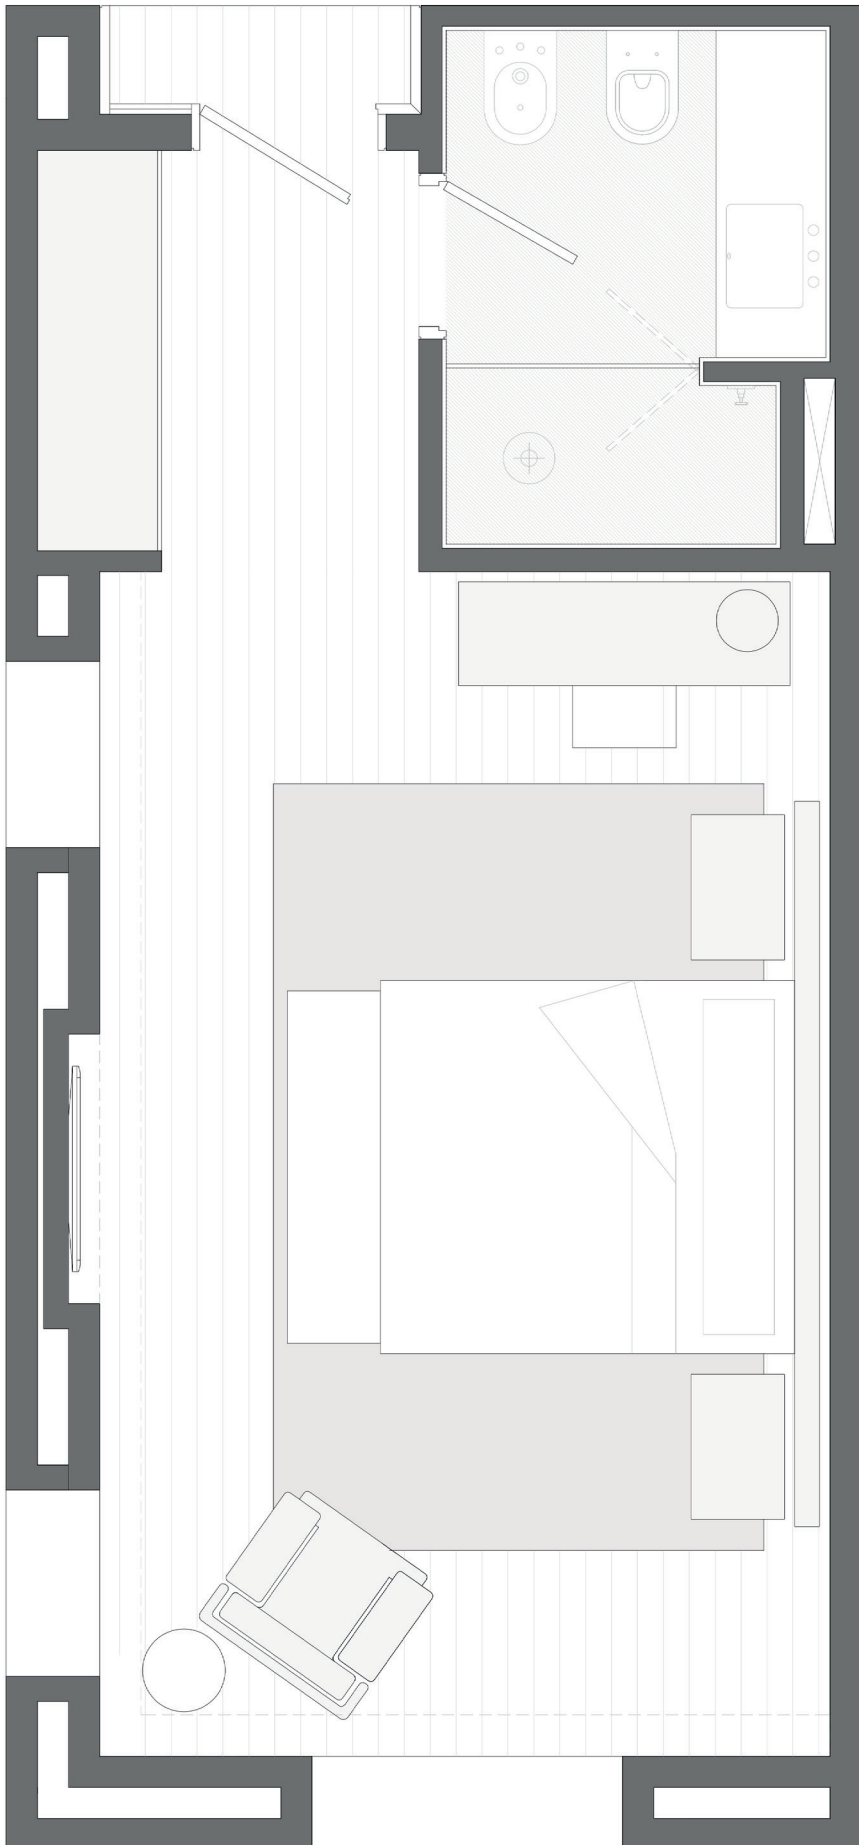

SUPERIOR GARDEN

1 King Bed or 2 single bed

1 Bathroom

View: Park

Private terrace

Room Size: 30 m² / 320 sqft